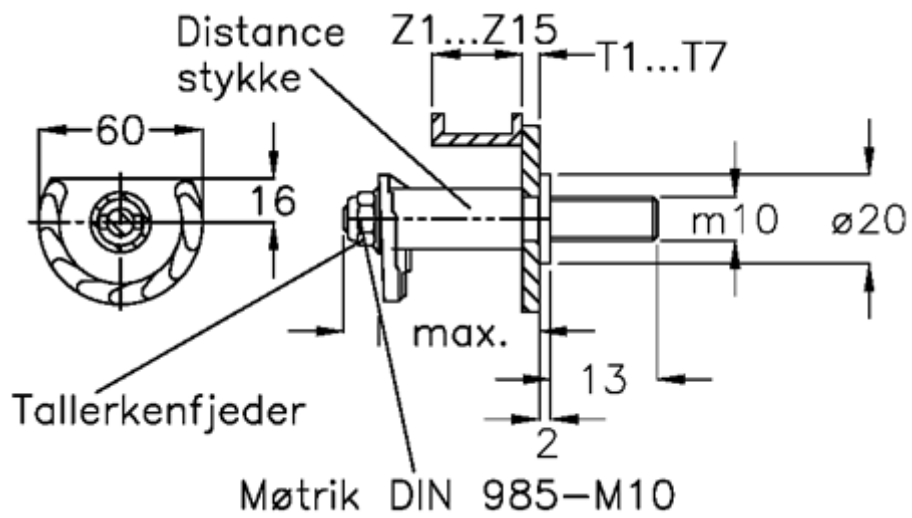

# Data Sheet

Article number: 20895602

Description: E+G Door lock  
GN 117-GB-T6-Z2

## Measures

Cam thickness = 3-12